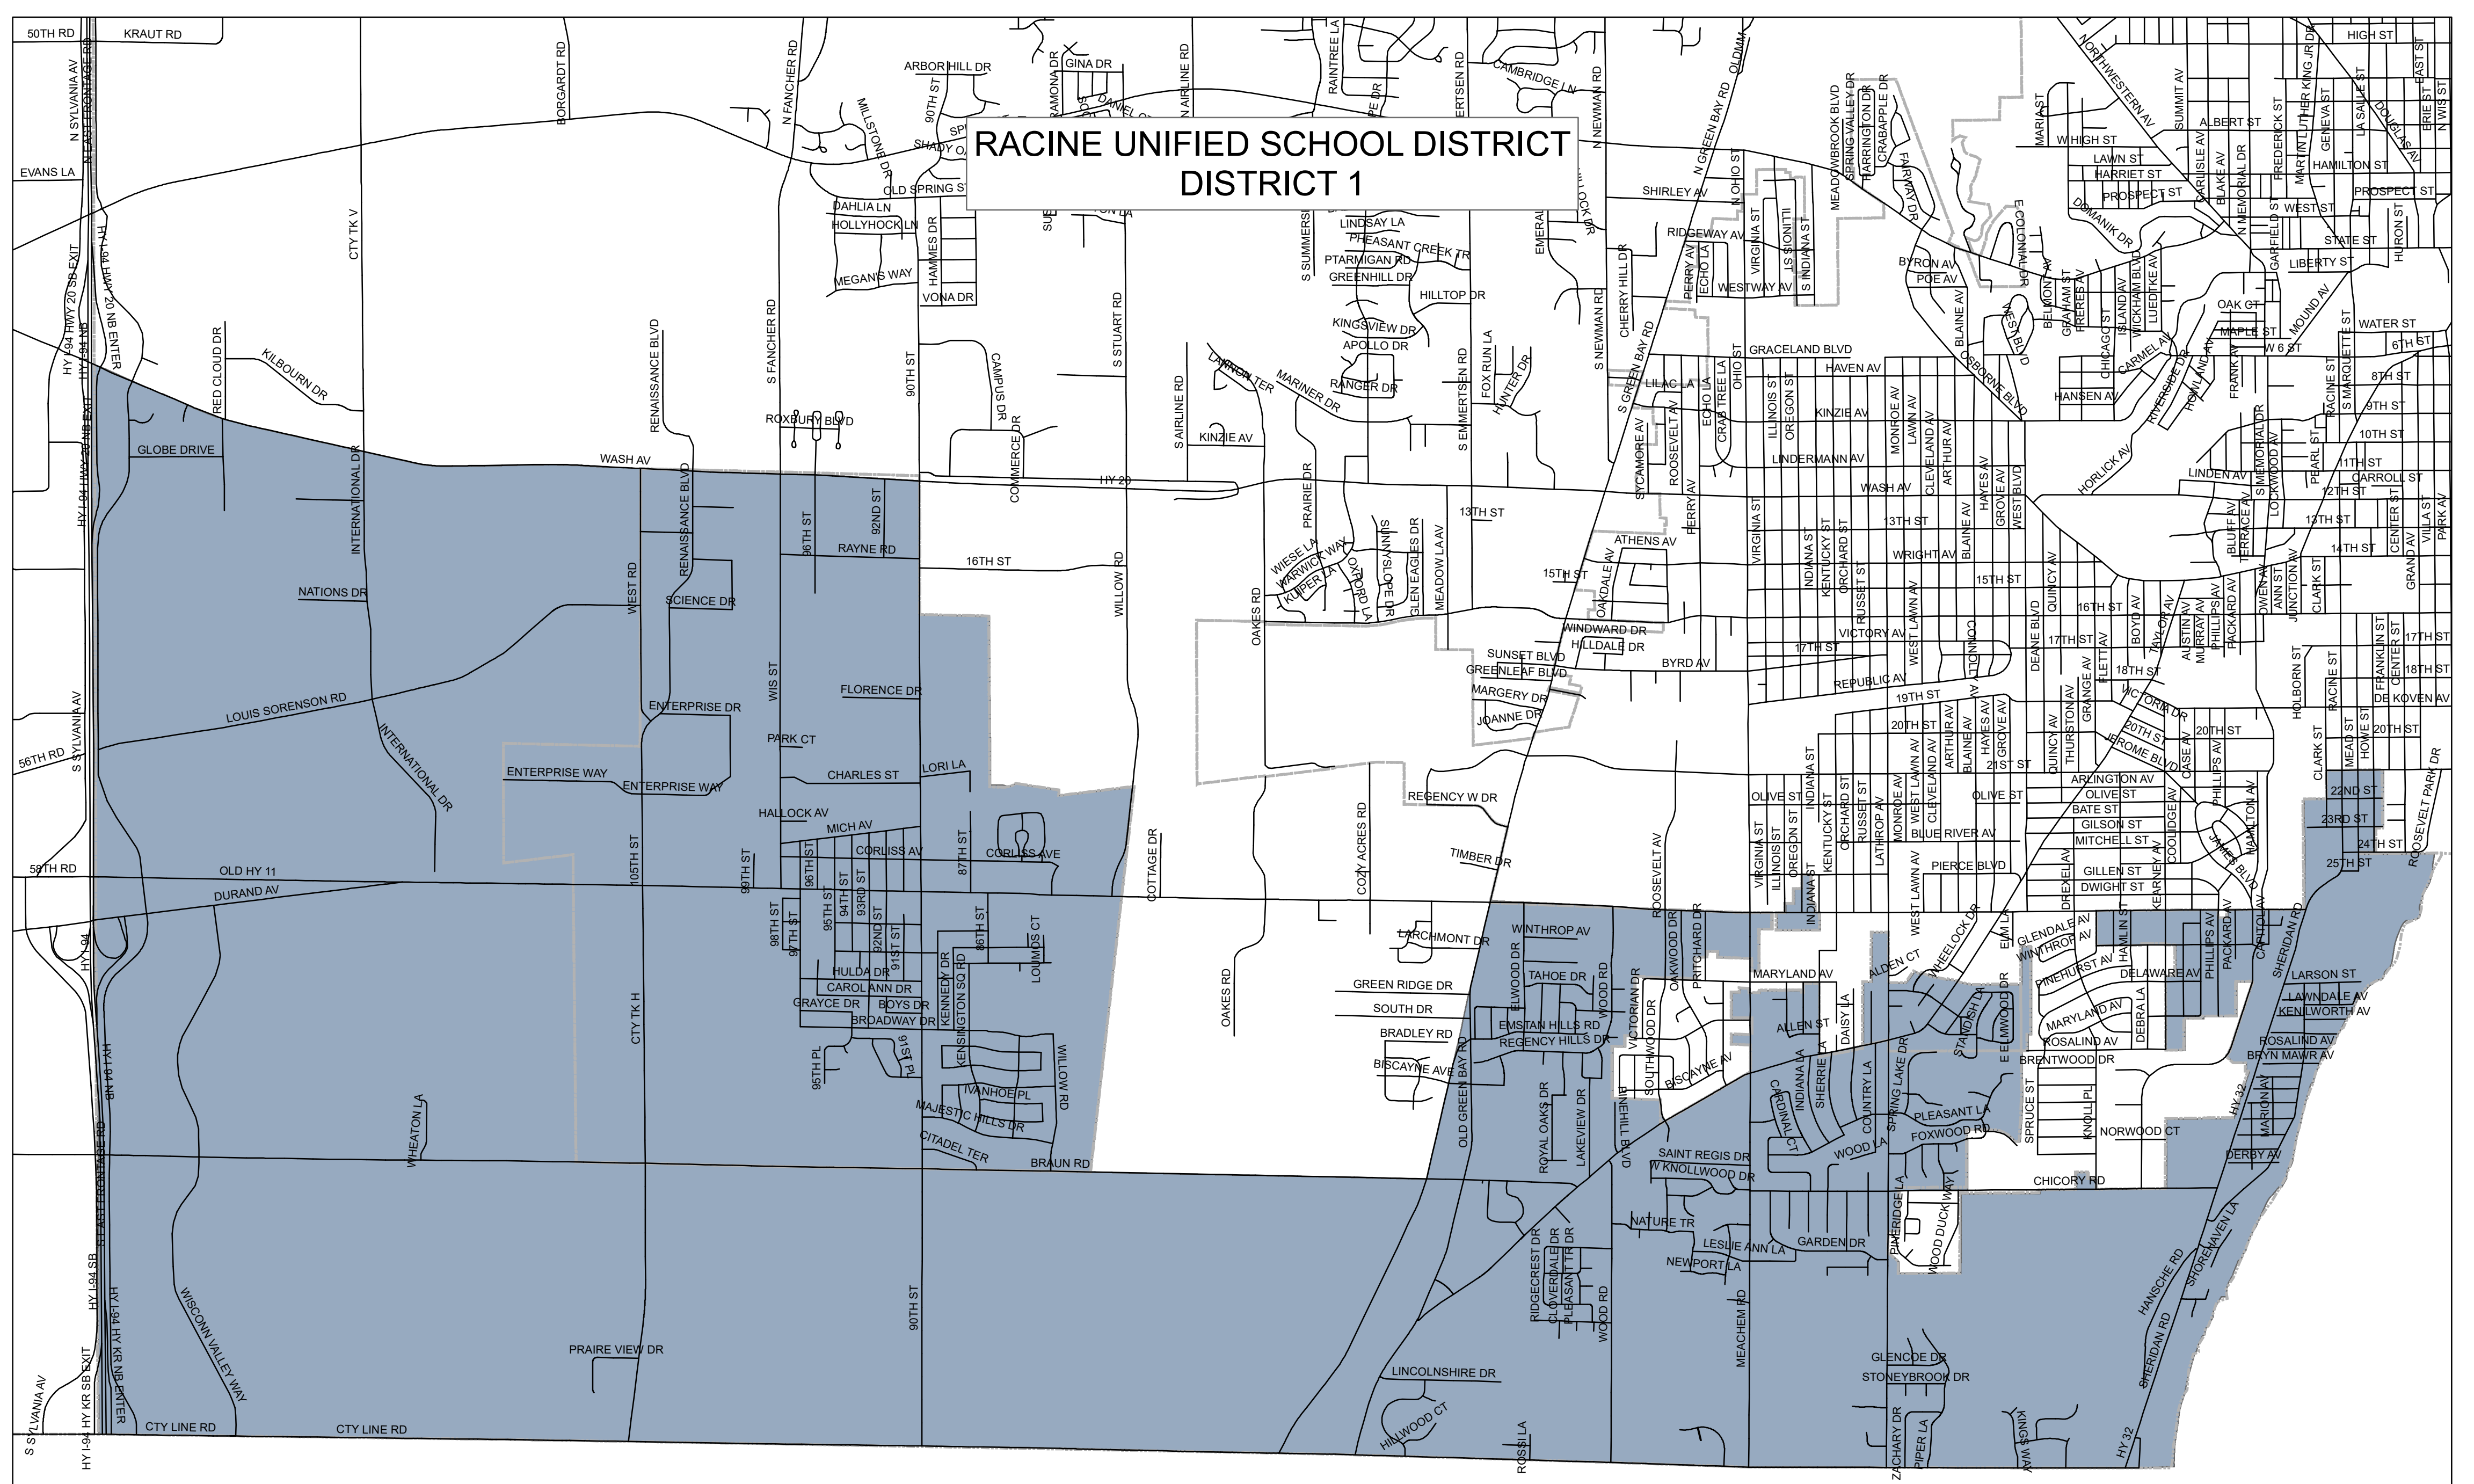

# RACINE UNIFIED SCHOOL DISTRICT DISTRICT 1

**DISTRICT**

- 1

Municipal Boundaries

District Boundaries generated from WSL LTSP's WISE-LR software.  
U.S. Census Bureau 2020 TIGER Municipal Boundary and Block Data.  
ESRI ArcGIS software used to generate printout by Racine County on 11/10/2021 using the final approved plan.